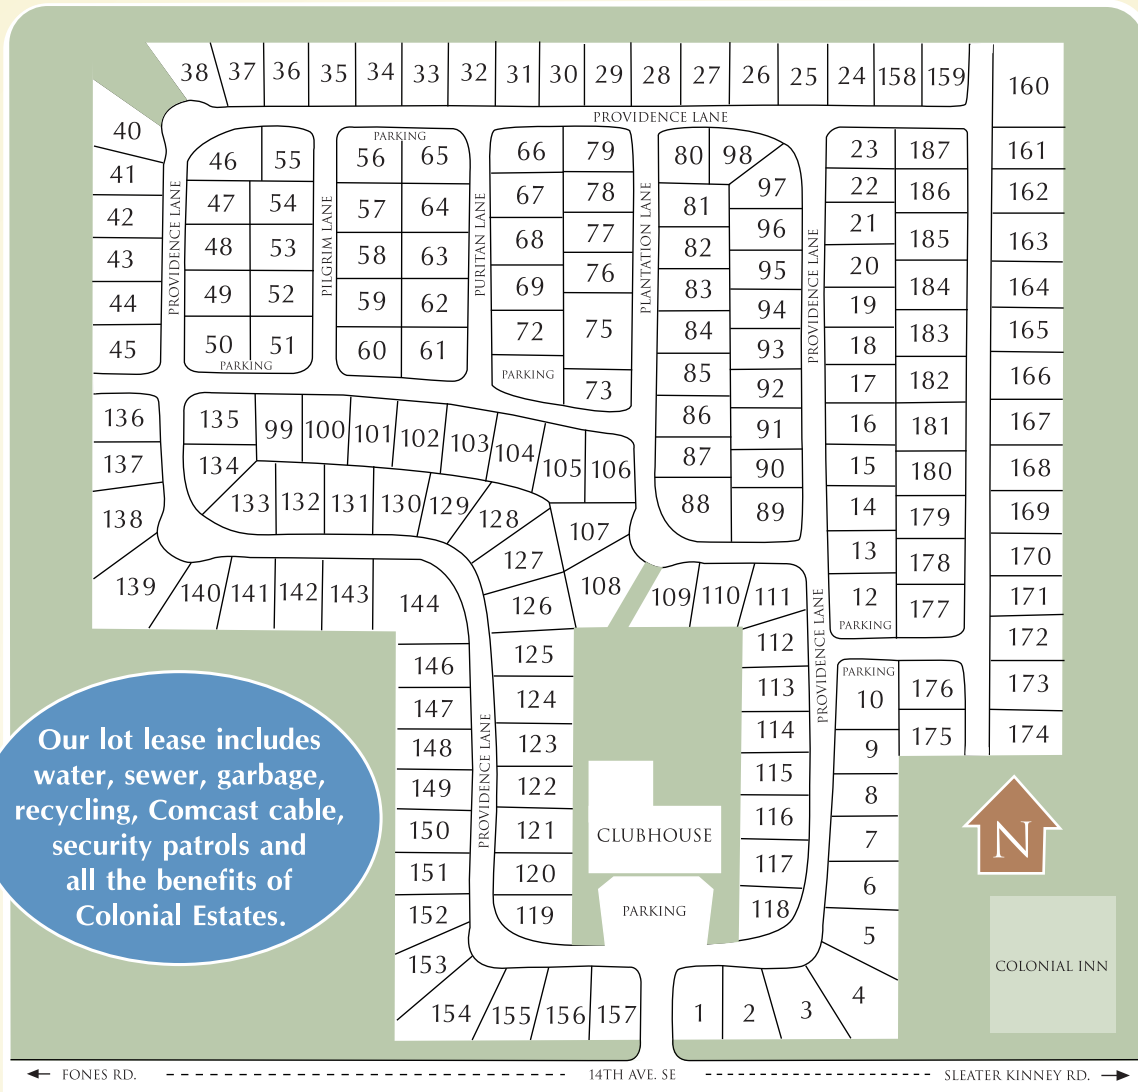

# DETRAY'S COLONIAL ESTATES™

A SENIOR COMMUNITY FOR 55 AND OLDER

Our lot lease includes water, sewer, garbage, recycling, Comcast cable, security patrols and all the benefits of Colonial Estates.

Colonial Estates is an oasis of beautiful, mature landscaping surrounding well-maintained homes and manicured home sites for ages 55+. At the center of it all is a 4,500 square-foot clubhouse with indoor swimming pool, Jacuzzi, kitchen, meeting space, billiard tables and a dance floor.

[www.colonialestatesolympia.com](http://www.colonialestatesolympia.com)

QUALITY HOUSING FOR LIFE

Colonial Estates • Conveniently Located off Fones Rd & 14th Ave • Olympia • 360-459-3700